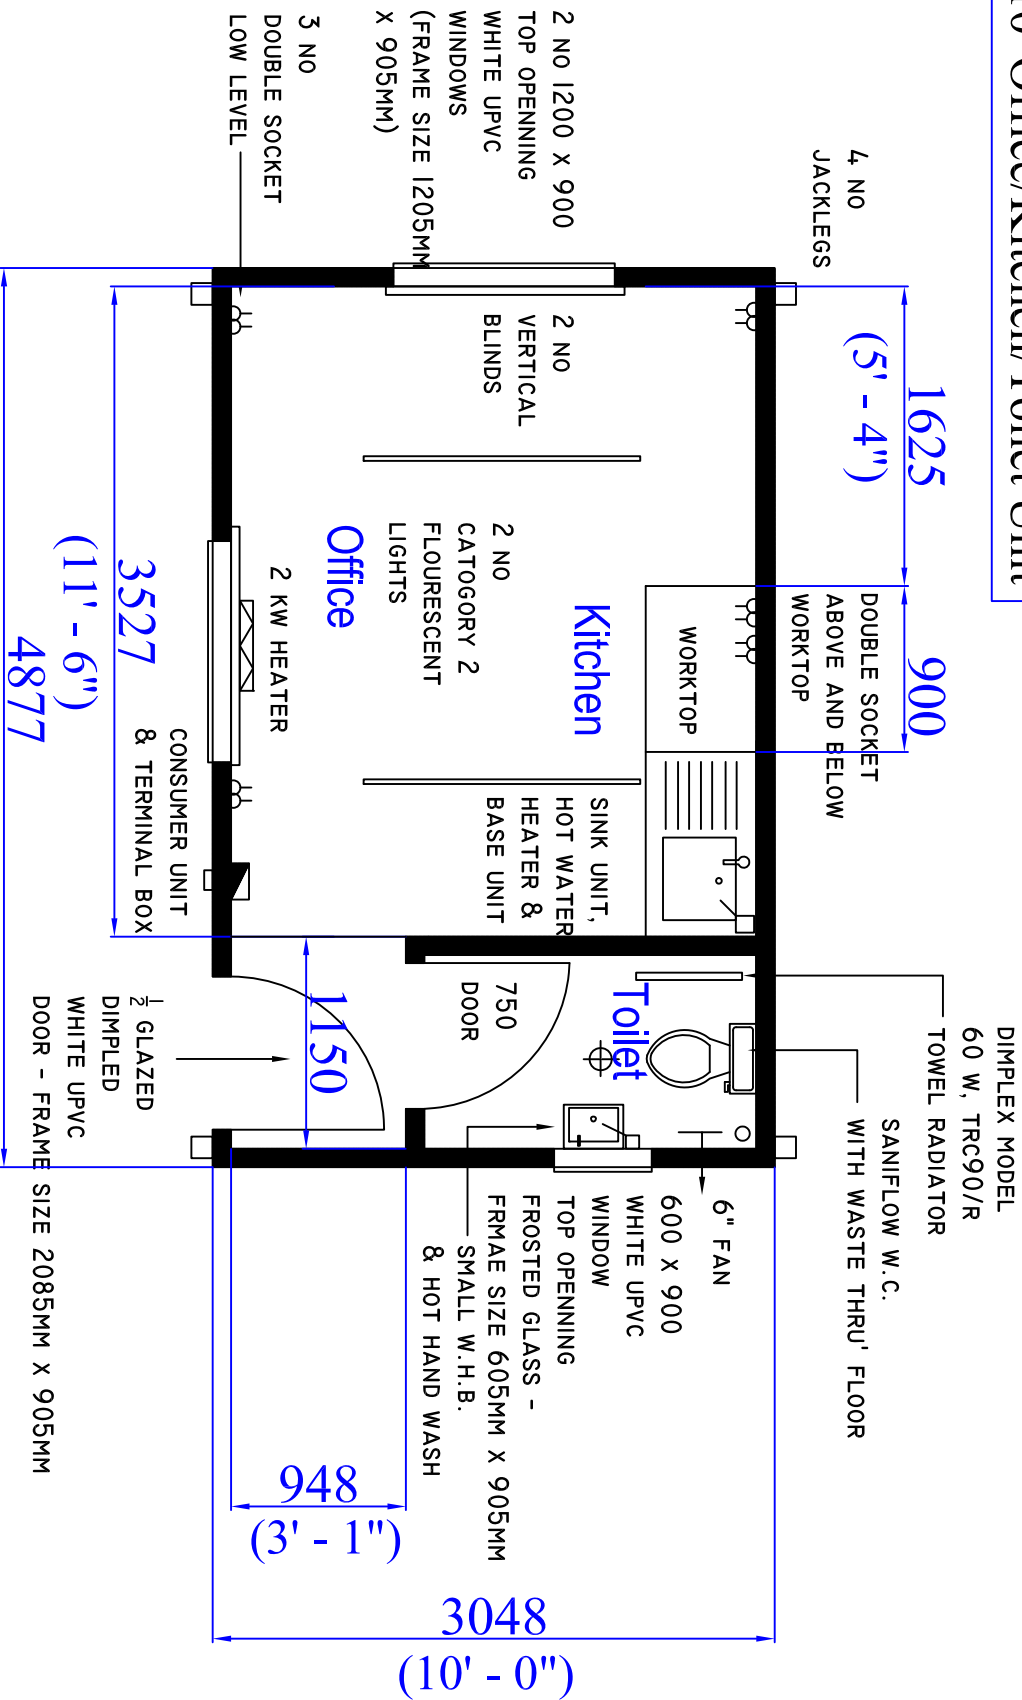

16' x 10' Office/Kitchen/Toilet Unit

- Specification:**
- Melamine Beige Wallboards 9mm
 - Polyflooring 2mm
 - Painted Light Powder Blue (Including J/legs)
 - with grey roof

This drawing is the property of Williams Cabins & Containers Ltd and must not be reproduced or copied in whole or in part without the prior written consent of Williams Cabins & Containers Ltd

IF IN DOUBT PLEASE ASK

Title: 16' x 10' Office/Kitchen/Toilet Unit	
Date Issued: 04.04.08	Job No
Drawing No: wcc009	Revision Status: Rev 1
Scale	Drawn By: P.Y.
Tolerance: + or - 10mm	Checked By:
Client:	